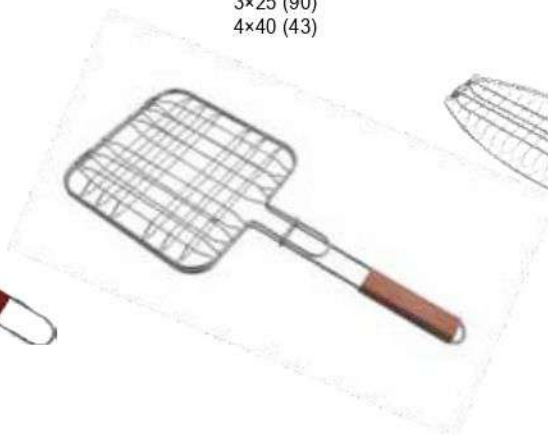

SS Scraper
Size: 12,15cm

BAKING

Egg Whisk(2mm) Wire
Size: 4.4inch

Blow Torch

Plastic M.Cup Black 8 Pcs.

Plastic M.Spoon

Cream Whipper
500ml, 1000ml

Bamboo Shushi Mat

Bamboo Stick
Size: 3x15 (90)
3x20 (90)
3x25 (90)
4x40 (43)

Bamboo Chop stick

201 SS. Coffee Plenzer

201 SS. Plastic Coffee Plenzer

304 SS.Wooden Coffee Plenzer

wooden Pepper Mill
Size: 5,6,8,10inch

BAKING

Greater 10" with White Box