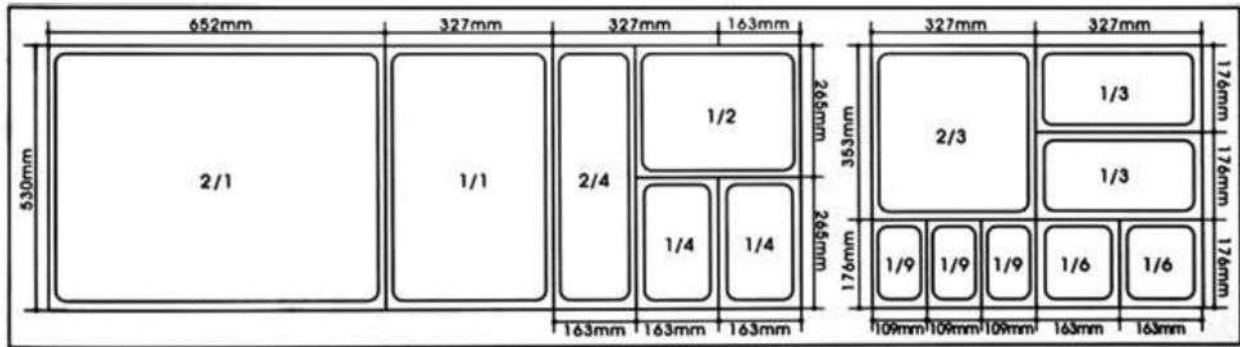

GASTRONORM PANS

GN Pan 2/1 (650mm x 530mm)